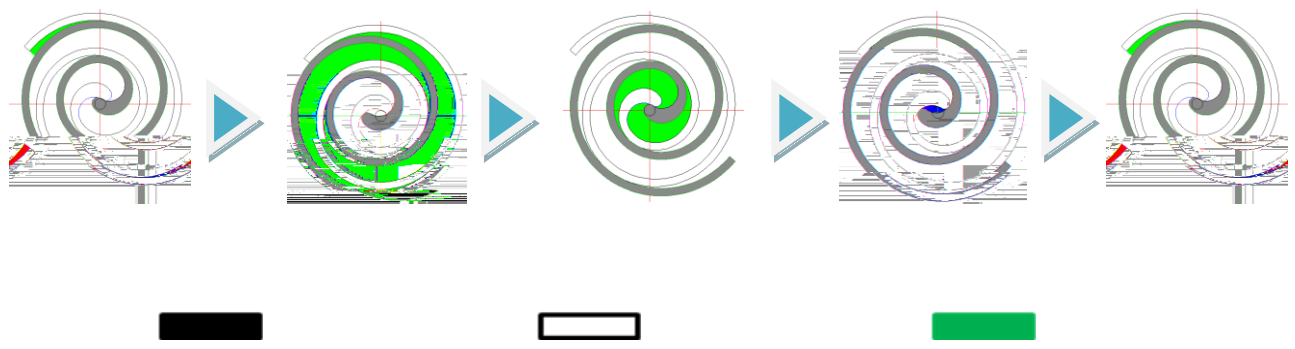

2

3.4

Oil-free scroll air end technical data

Model	Shaft power	Rated pressure	Air displacement	Exhaust interface	Speed	Noise value	Outline size	Weight
	KW	Mpa	L/min	inch	r/min	dB(A)	mm	kg
SAM-285	2.2	0.8	250	PT3/8"	2840	64	270x300x265	15.5
	2.4	1.0	215		2400			
SAM-440	3.75	0.8	410	PT1/2"	3050	65	347x330x295	19.5
	4.4	1.0	355		3000			
SAM-700	5.5	0.8	570	PT3/4"	2950	66	335x381x357	31.5
	6.0	1.0	490		2650			